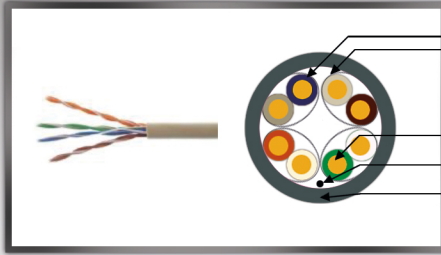

## Cat 5E UTP Cables (solid)

Twisted Pair

Copper Conductor

Rib Cord

Jacket

### Applications

Used as work-station solution to the FD/IDF and other horizontal cabling , supporting TP-PMD Audio, Integrated Service digital network (ISDN) , ATM 155Mbps , 1000Mbps TPDDI , Fast Ethernet ETC.